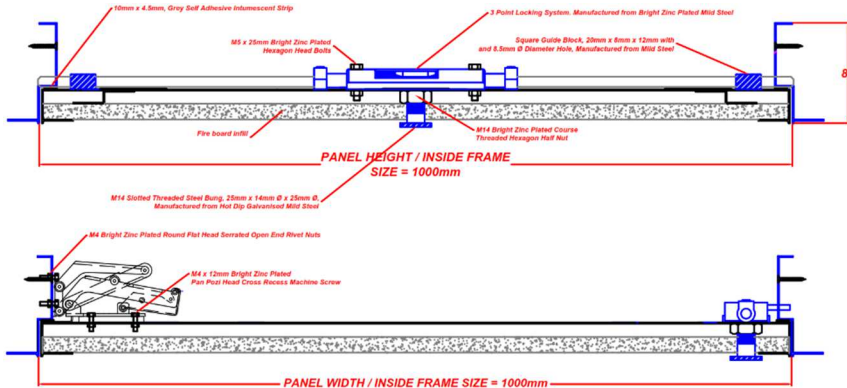

Wall Access Panel

General Drawing

Fire Rated & Acoustic Access Panel
Product Reference: TIS GD2H

TISolutionz
Access Panel & Access Hatch

TOTAL INTERIOR SOLUTIONS TIS
P.O.BOX: 29618, Hamdan Street
Abu Dhabi, United Arab Emirates

☎ +971 2 633 3448
☎ +971 2 631 1156
✉ sales@tisolutionz.com

TOTAL INTERIOR SOLUTIONS WLL
P.O.Box: 30007, Jabr Bin Mohd. Street
Doha, Qatar

☎ +974 333 83847
☎ +971 2 631 1156
✉ sales@tisolutionz.com